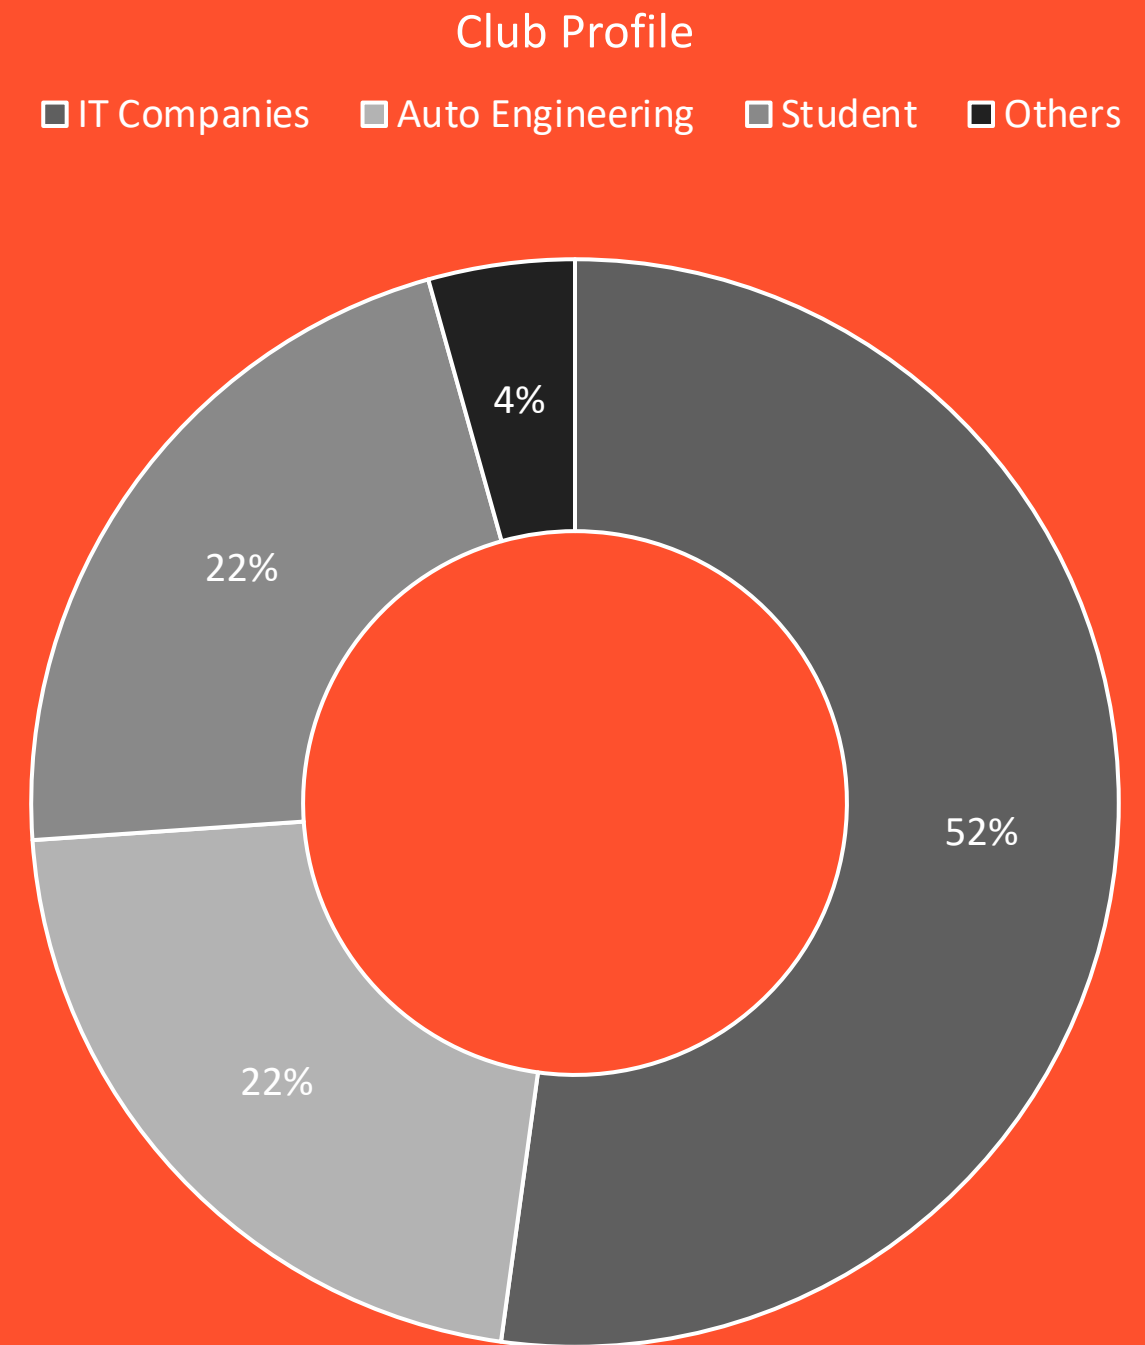

Our Members

Currently we are 50+ members in BC Attaching Cricket Department, and we aspire to grow to a strong 100+ members professional cricket club by the end of 2024.

Our members are from India, Nepal, Pakistan, Afghanistan, UK and Germany.